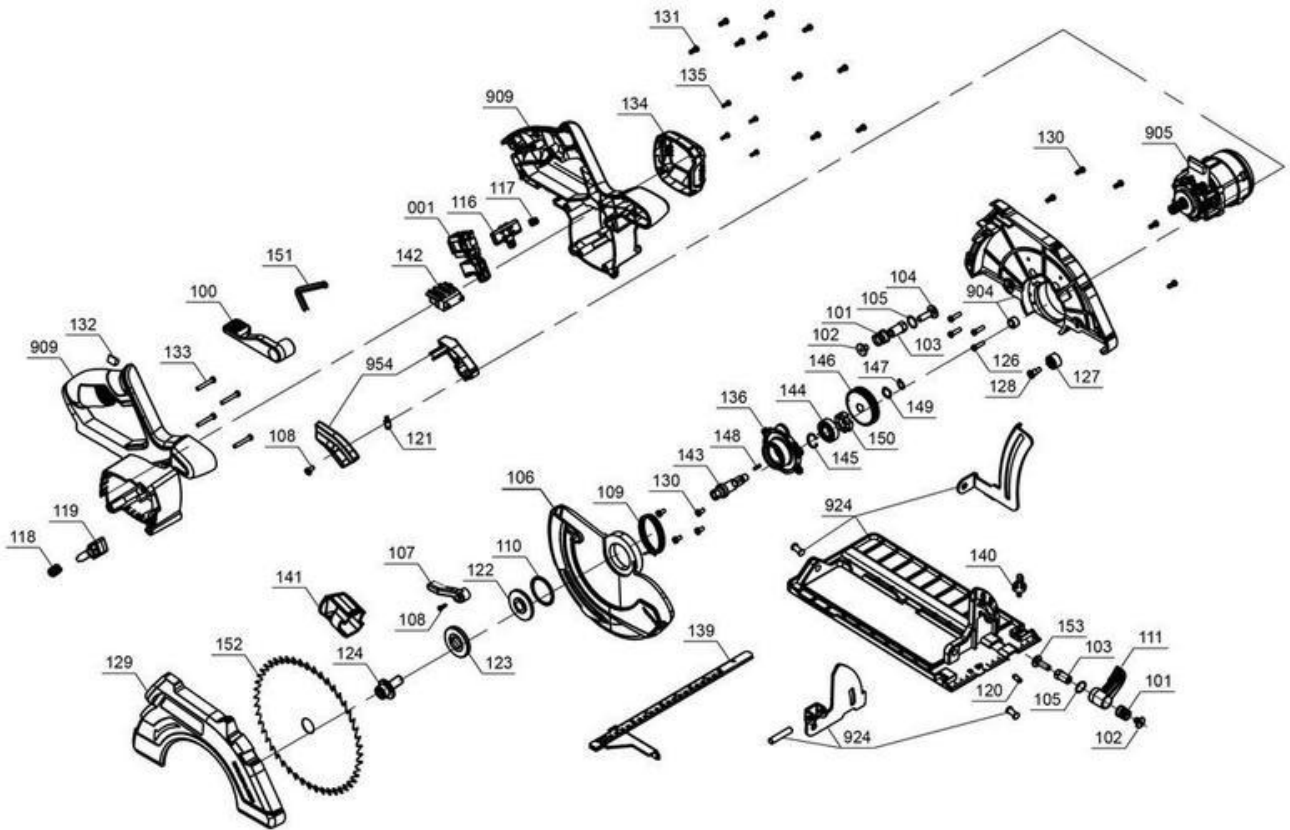

iSC GmbH
Customer Service
Eschenstraße 6
94405 Landau/Isar

Telephone:
Email:

+49 9951 959 2019
service-de@einhell.com

Cordless Circular Saw
TP-CS 18/190 Li BL - Solo

Article number: 4331210
Ident number: 21021